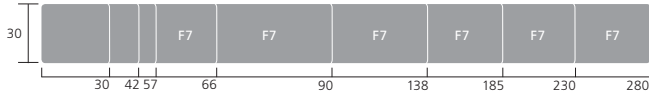

**FASCIA**

**BULLNOSE** 138mm x 18mm

**BULLNOSE** 180mm x 18mm

**BULLNOSE** 180mm x 25mm

**BOARDS**

**DAR - D4SRC** depth - 18mm

**DAR - D4SQ**  
depth - 30mm x 11mm

**DAR - D4SRC** depth - 25mm

**DAR - D4SQ**  
depth - 42mm x 11mm

**DAR - D4SRC** depth - 30mm

**DAR - D4SQ**  
depth - 66mm x 11mm

**DAR - D4SRC** depth - 42mm

**DAR - D4SQ**  
depth - 90mm x 11mm

**HAND RAILS & BOTTOM RAILS**

**BOTTOM RAIL BR2**  
65mm x 30mm