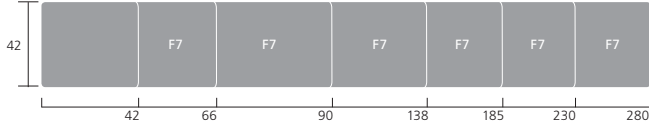

**FASCIA**

**BULLNOSE** 138mm x 18mm

**BULLNOSE** 180mm x 18mm

**BULLNOSE** 180mm x 25mm

**BOARDS**

**DAR - D4SRC** depth - 18mm

**DAR - D4SQ**  
depth - 30mm x 11mm

**DAR - D4SRC** depth - 25mm

**DAR - D4SQ**  
depth - 42mm x 11mm

**DAR - D4SRC** depth - 30mm

**DAR - D4SQ**  
depth - 66mm x 11mm

**DAR - D4SRC** depth - 42mm

**DAR - D4SQ**  
depth - 90mm x 11mm

**HAND RAILS & BOTTOM RAILS**

**BOTTOM RAIL BR2**  
65mm x 30mm

**BOTTOM RAIL BR8**  
65mm x 30mm

**HAND RAIL HR5**  
88mm x 42mm

**HAND RAIL HR7 DR**  
66mm x 42mm

**DOOR JAMBS**

**SINGLE** 138mm x 30mm

**DOUBLE** 163mm x 30mm

**LINING**

**TGV PATTERN 321** 138mm x 11mm

**QUAD**  
23mm

**SCOTIA**  
30mm x 30mm

**EXTERNAL CORNER MOULD**  
42mm x 42mm